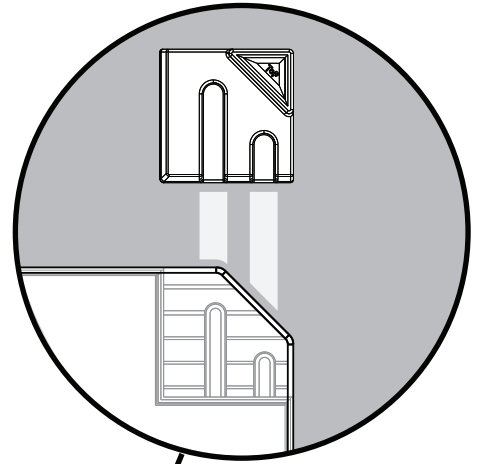

STANDARD PANEL