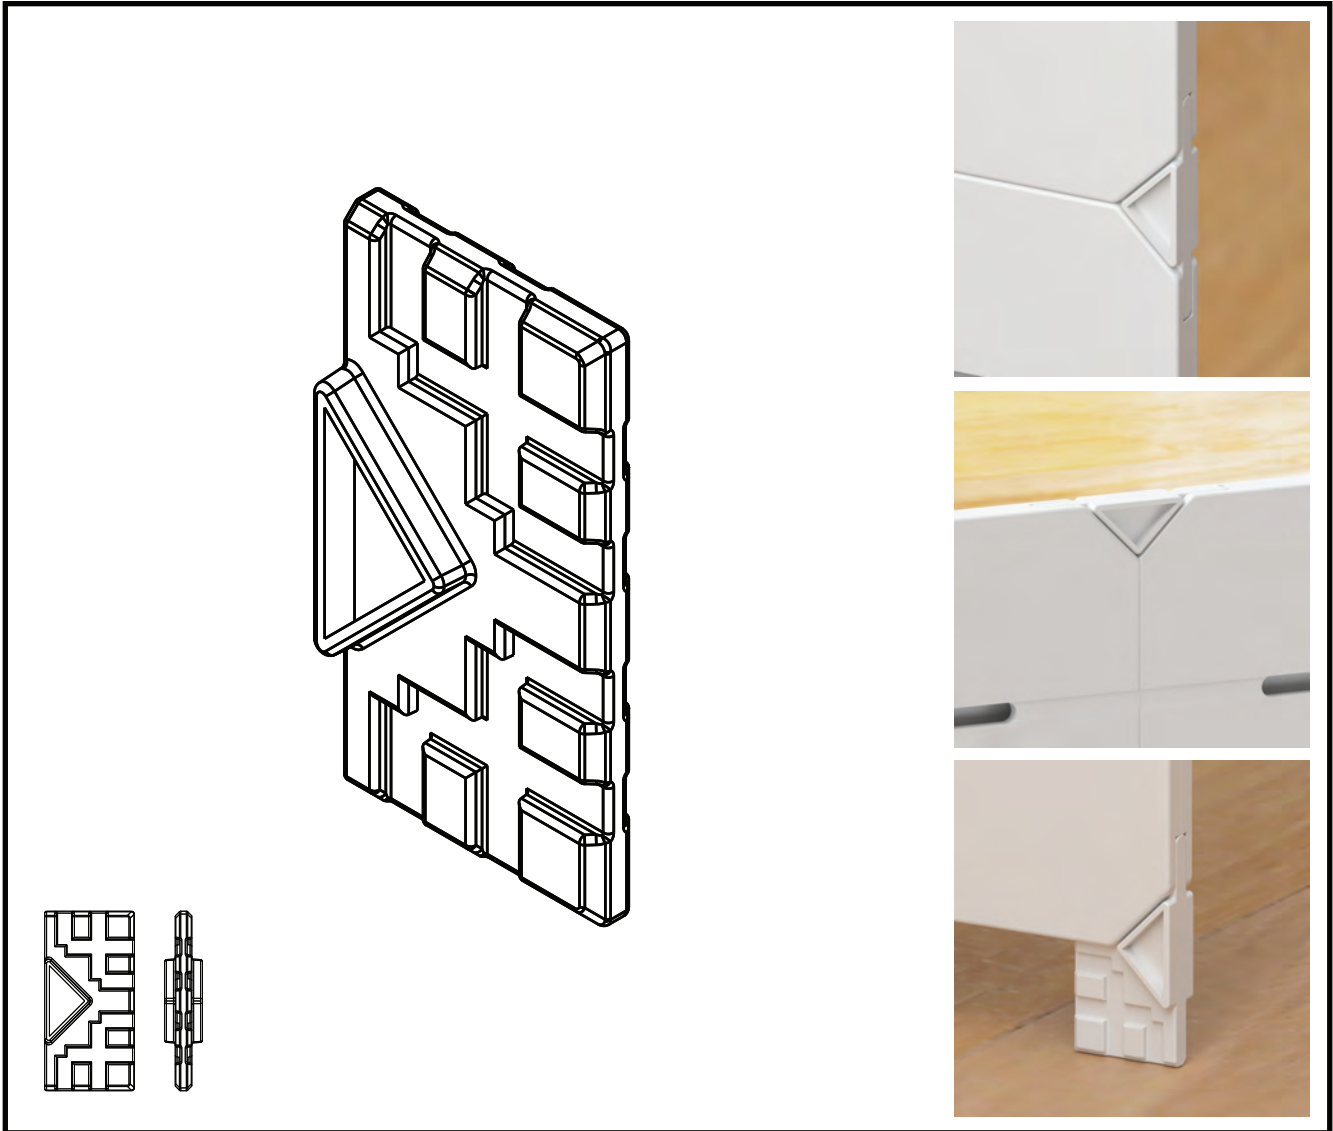

MIDDLE HINGE CONNECTOR

○ CH1P

● CH1W

● CH1B

CONNECTOR SYSTEM

GOGO Panels' internal connector system provides its user with a NO TOOLS REQUIRED, ultra-lightweight, durable, and eye catching trade show booth for almost any occasion. Seemingly limitless configurations can be achieved with a basic set of connectors. This provides the perfect modular and portable display system for indoor and outdoor use. We do not, however, recommend prolonged exposure to direct sunlight.

TOP HINGE CONNECTOR

○ CH2P

● CH2W

● CH2B

CONNECTOR SYSTEM

GOGO Panels' internal connector system provides its user with a NO TOOLS REQUIRED, ultra-lightweight, durable, and eye catching trade show booth for almost any occasion. Seemingly limitless configurations can be achieved with a basic set of connectors. This provides the perfect modular and portable display system for indoor and outdoor use. We do not, however, recommend prolonged exposure to direct sunlight.

MIDDLE STRAIGHT CONNECTOR

CONNECTOR SYSTEM

GOGO Panels' internal connector system provides its user with a NO TOOLS REQUIRED, ultra-lightweight, durable, and eye catching trade show booth for almost any occasion. Seemingly limitless configurations can be achieved with a basic set of connectors. This provides the perfect modular and portable display system for indoor and outdoor use. We do not, however, recommend prolonged exposure to direct sunlight.

MIDDLE END CONNECTOR

CONNECTOR SYSTEM

GOGO Panels' internal connector system provides its user with a NO TOOLS REQUIRED, ultra-lightweight, durable, and eye catching trade show booth for almost any occasion. Seemingly limitless configurations can be achieved with a basic set of connectors. This provides the perfect modular and portable display system for indoor and outdoor use. We do not, however, recommend prolonged exposure to direct sunlight.