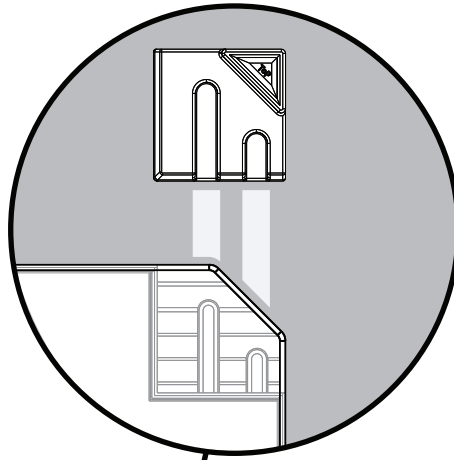

TOP 4-WAY CONNECTOR

○ CX2P

● CX2W

● CX2B

CONNECTOR SYSTEM

GOGO Panels' internal connector system provides it's user with a **NO TOOLS REQUIRED**, ultra-lightweight, durable, and eye catching trade show booth for almost any occasion. Seemingly limitless configurations can be achieved with a basic set of connectors. This provides the perfect modular and portable display system for indoor and outdoor use. We do not, however, recommend prolonged exposure to direct sunlight.

STANDARD PANEL

60 cm
23 5/8"

60 cm
23 5/8"

20 mm
3/4"

○ P1PW-PURE WHITE

● P1BW-CREAM WHITE

● P1BB-BLACK

HALF PANEL