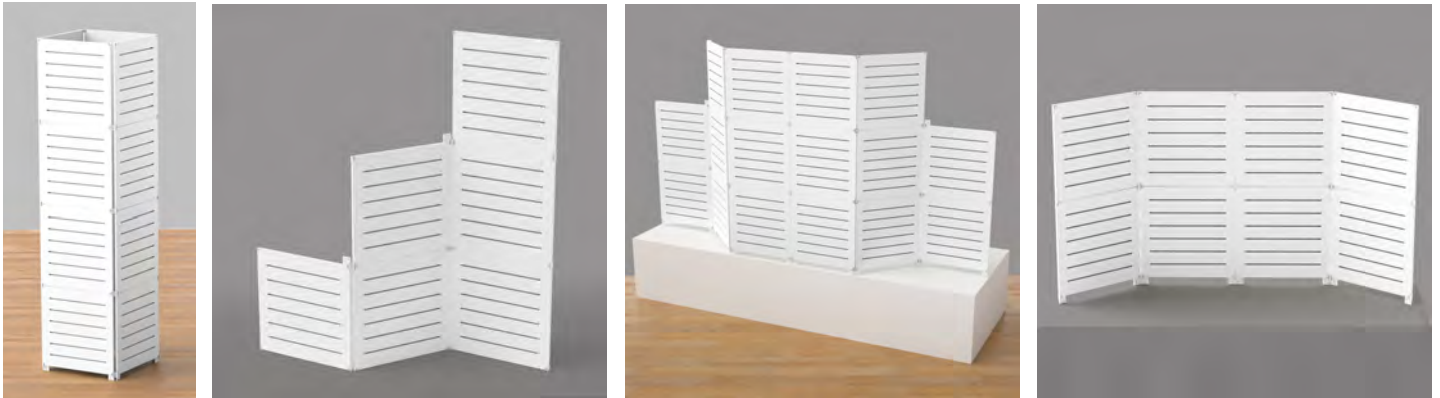

TOP 4-WAY CONNECTOR

- CX2P
- CX2W
- CX2B

GOGO PANEL FULL SIZE

- P1BW-PURE WHITE
- P1BW-CREAM WHITE
- P1BB-BLACK

GOGO PANEL HALF SIZE

- P2BW-PURE WHITE
- P2BW-CREAM WHITE
- P2BB-BLACK

WE'RE MODULAR!

If you have the connectors included in our "Dynamic" display configuration as shown above...

...you can assemble a large variety of other displays, including floor towers and other floor displays, but also a large number of our table displays. This is where GOGO panels excel - providing you with a modular display system that is adjustable to your current needs.