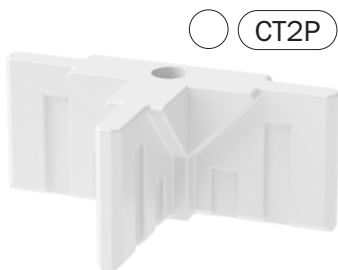

TOP 3-WAY CONNECTOR

CONNECTOR SYSTEM

GOGO Panels' internal connector system provides it's user with a NO TOOLS REQUIRED, ultra-lightweight, durable, and eye catching trade show booth for almost any occasion. Seemingly limitless configurations can be achieved with a basic set of connectors. This provides the perfect modular and portable display system for indoor and outdoor use. We do not, however, recommend prolonged exposure to direct sunlight.