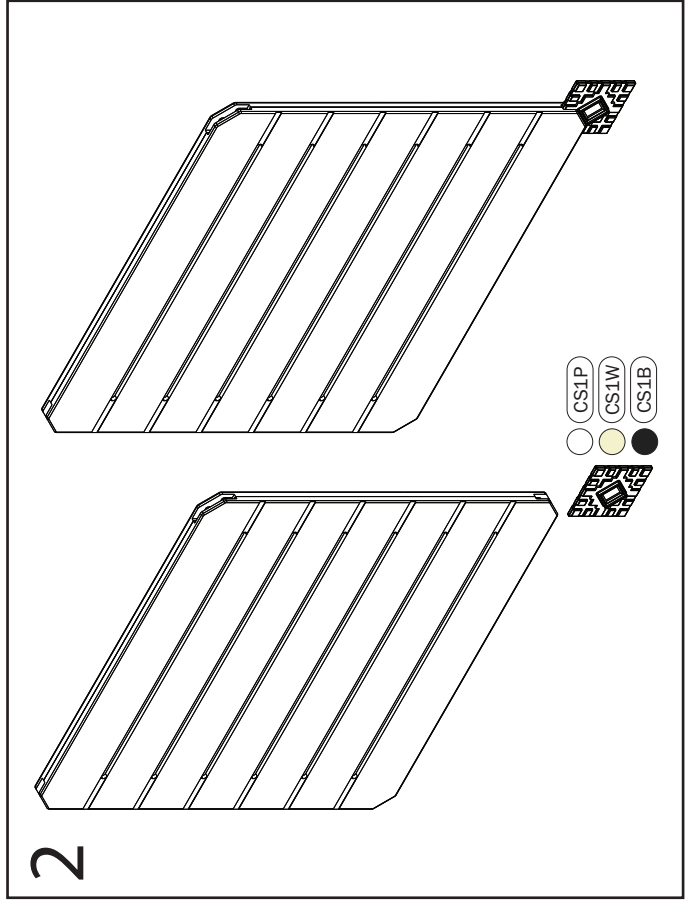

STANDARD PANEL

60 cm
23 5/8"

60 cm
23 5/8"

20 mm
3/4"

○ P1PW-PURE WHITE

● P1BW-CREAM WHITE

● P1BB-BLACK

HALF PANEL

○ P2PW-PURE WHITE

● P2BW-CREAM WHITE

● P2BB-BLACK

OVERVIEW CONNECTOR SYSTEM

4

5

ASSEMBLY INSTRUCTION CONNECTOR SYSTEM

6

1 PANEL

2 PANELS

3 PANELS

4 PANELS

No more than 4 panels (8ft) in a straight wall section is recommended.

optional support wall angles

it's recommended to build in extra weight support on ends of long display configurations.