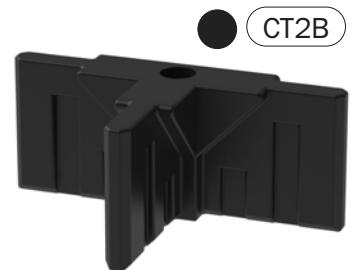

TOP 3-WAY CONNECTOR

CONNECTOR SYSTEM

GOGO Panels' internal connector system provides it's user with a NO TOOLS REQUIRED, ultra-lightweight, durable, and eye catching trade show booth for almost any occasion. Seemingly limitless configurations can be achieved with a basic set of connectors. This provides the perfect modular and portable display system for indoor and outdoor use. We do not, however, recommend prolonged exposure to direct sunlight.