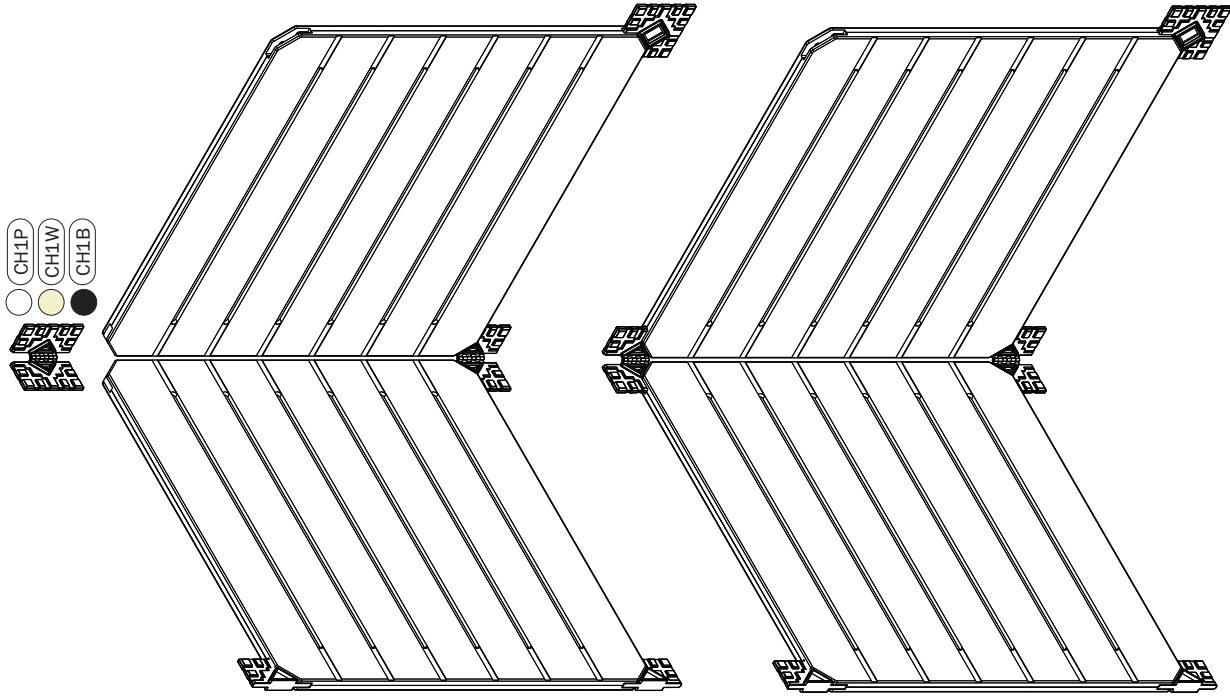

○ P2PW-PURE WHITE

● P2BW-CREAM WHITE

● P2BB-BLACK

OVERVIEW CONNECTOR SYSTEM

4

5

ASSEMBLY INSTRUCTION CONNECTOR SYSTEM

6

1 PANEL

2 PANELS

3 PANELS

4 PANELS

No more than 4 panels (8ft) in a straight wall section is recommended.

optional support wall angles

it's recommended to build in extra weight support on ends of long display configurations.