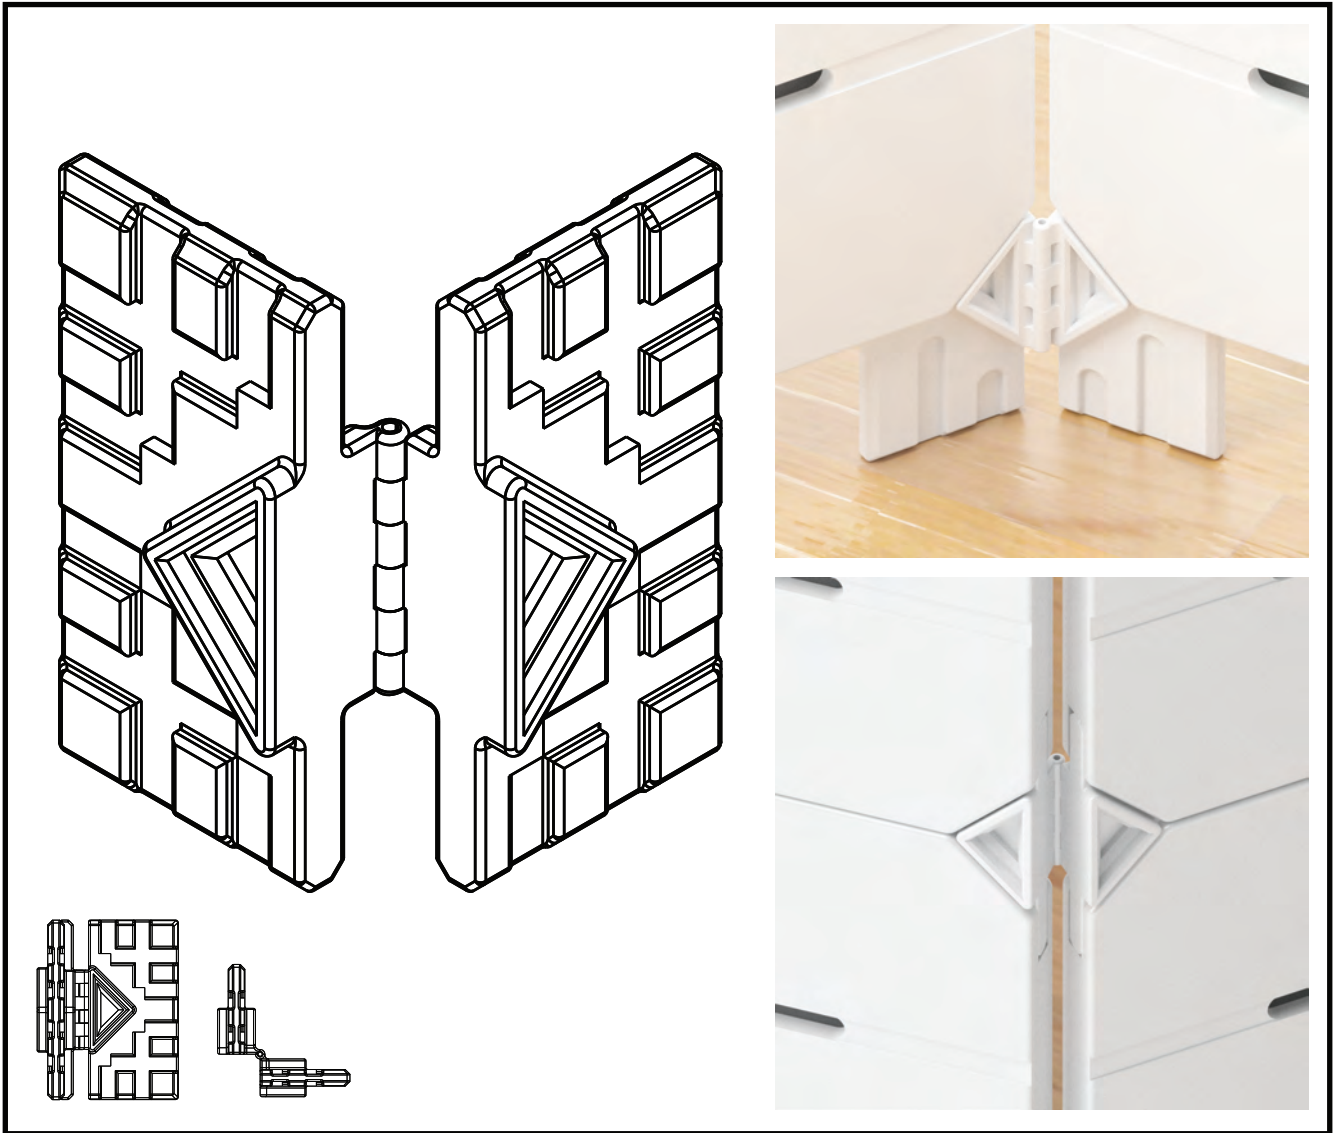

For more information about our wooden panels, please call **702-800-1941**.

TOP END CONNECTOR

○ CC1P

● CC1W

● CC1B

CONNECTOR SYSTEM

GOGO Panels' internal connector system provides it's user with a NO TOOLS REQUIRED, ultra-lightweight, durable, and eye catching trade show booth for almost any occasion. Seemingly limitless configurations can be achieved with a basic set of connectors. This provides the perfect modular and portable display system for indoor and outdoor use. We do not, however, recommend prolonged exposure to direct sunlight.

MIDDLE HINGE CONNECTOR

○ CH1P

● CH1W

● CH1B

CONNECTOR SYSTEM

GOGO Panels' internal connector system provides its user with a NO TOOLS REQUIRED, ultra-lightweight, durable, and eye catching trade show booth for almost any occasion. Seemingly limitless configurations can be achieved with a basic set of connectors. This provides the perfect modular and portable display system for indoor and outdoor use. We do not, however, recommend prolonged exposure to direct sunlight.

TOP HINGE CONNECTOR

○ CH2P

● CH2W

● CH2B

CONNECTOR SYSTEM

GOGO Panels' internal connector system provides its user with a NO TOOLS REQUIRED, ultra-lightweight, durable, and eye catching trade show booth for almost any occasion. Seemingly limitless configurations can be achieved with a basic set of connectors. This provides the perfect modular and portable display system for indoor and outdoor use. We do not, however, recommend prolonged exposure to direct sunlight.

MIDDLE STRAIGHT CONNECTOR

CONNECTOR SYSTEM

GOGO Panels' internal connector system provides its user with a NO TOOLS REQUIRED, ultra-lightweight, durable, and eye catching trade show booth for almost any occasion. Seemingly limitless configurations can be achieved with a basic set of connectors. This provides the perfect modular and portable display system for indoor and outdoor use. We do not, however, recommend prolonged exposure to direct sunlight.