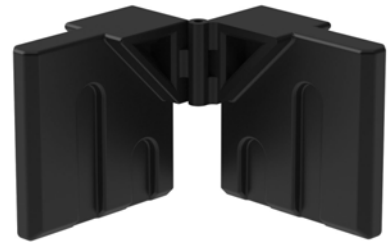

MIDDLE HINGE CONNECTOR

○ CH1P

● CH1W

● CH1B

CONNECTOR SYSTEM

GOGO Panels' internal connector system provides its user with a NO TOOLS REQUIRED, ultra-lightweight, durable, and eye catching trade show booth for almost any occasion. Seemingly limitless configurations can be achieved with a basic set of connectors. This provides the perfect modular and portable display system for indoor and outdoor use. We do not, however, recommend prolonged exposure to direct sunlight.

TOP HINGE CONNECTOR

○ CH2P

● CH2W

● CH2B

CONNECTOR SYSTEM

GOGO Panels' internal connector system provides its user with a NO TOOLS REQUIRED, ultra-lightweight, durable, and eye catching trade show booth for almost any occasion. Seemingly limitless configurations can be achieved with a basic set of connectors. This provides the perfect modular and portable display system for indoor and outdoor use. We do not, however, recommend prolonged exposure to direct sunlight.

MIDDLE STRAIGHT CONNECTOR

CONNECTOR SYSTEM

GOGO Panels' internal connector system provides its user with a NO TOOLS REQUIRED, ultra-lightweight, durable, and eye catching trade show booth for almost any occasion. Seemingly limitless configurations can be achieved with a basic set of connectors. This provides the perfect modular and portable display system for indoor and outdoor use. We do not, however, recommend prolonged exposure to direct sunlight.

MIDDLE END CONNECTOR

CONNECTOR SYSTEM

GOGO Panels' internal connector system provides its user with a NO TOOLS REQUIRED, ultra-lightweight, durable, and eye catching trade show booth for almost any occasion. Seemingly limitless configurations can be achieved with a basic set of connectors. This provides the perfect modular and portable display system for indoor and outdoor use. We do not, however, recommend prolonged exposure to direct sunlight.