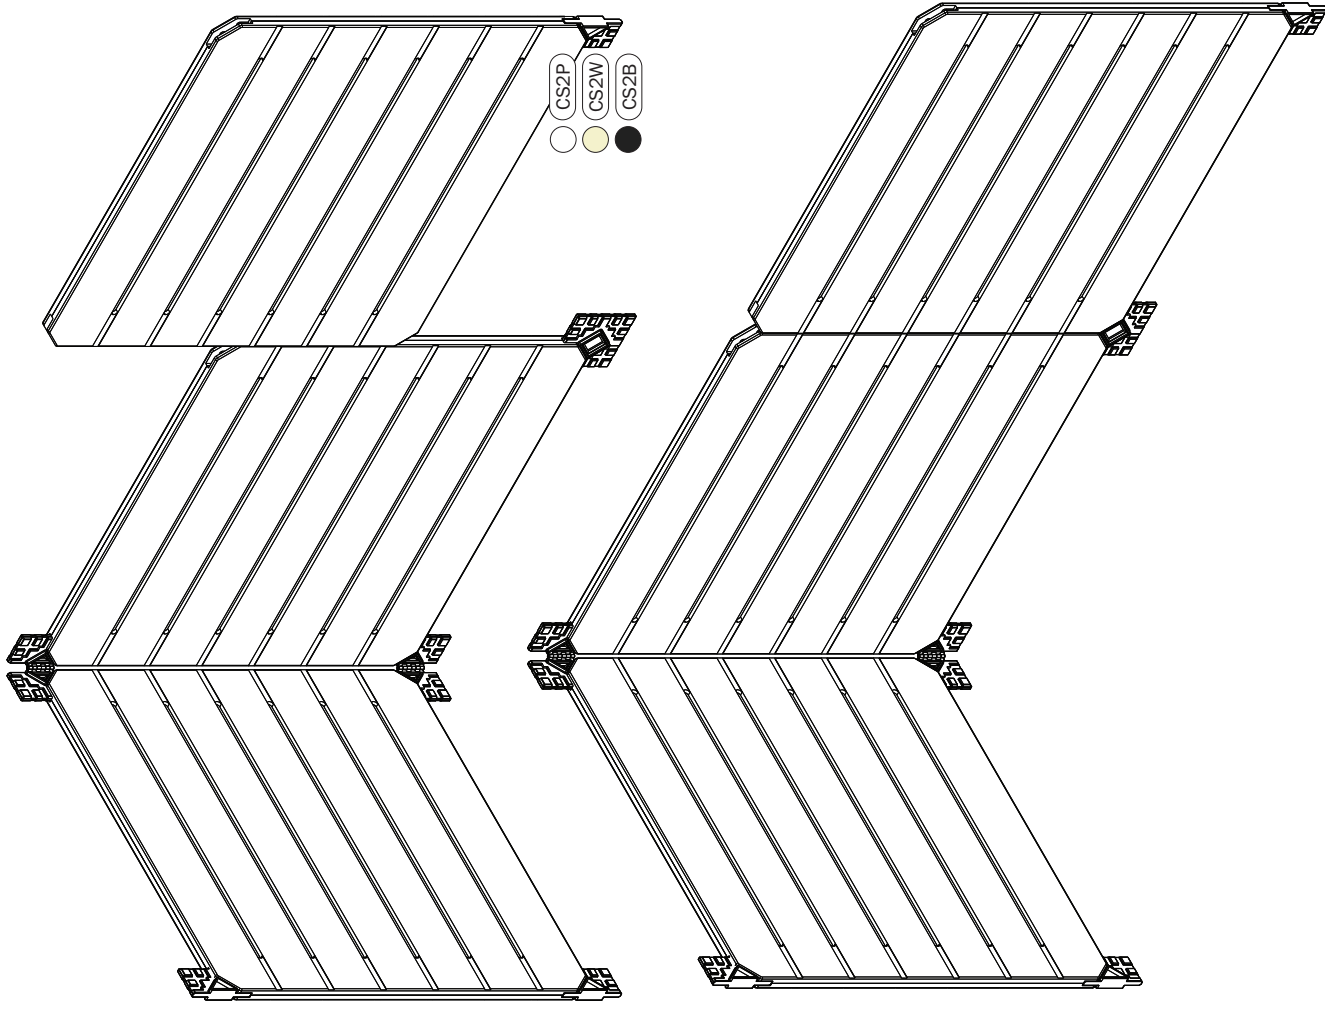

○ P2PW-PURE WHITE

● P2BW-CREAM WHITE

● P2BB-BLACK

OVERVIEW CONNECTOR SYSTEM

4

5

ASSEMBLY INSTRUCTION CONNECTOR SYSTEM

6

1 PANEL

2 PANELS

3 PANELS

4 PANELS

No more than 4 panels (8ft) in a straight wall section is recommended.

optional support wall angles

it's recommended to build in extra weight support on ends of long display configurations.