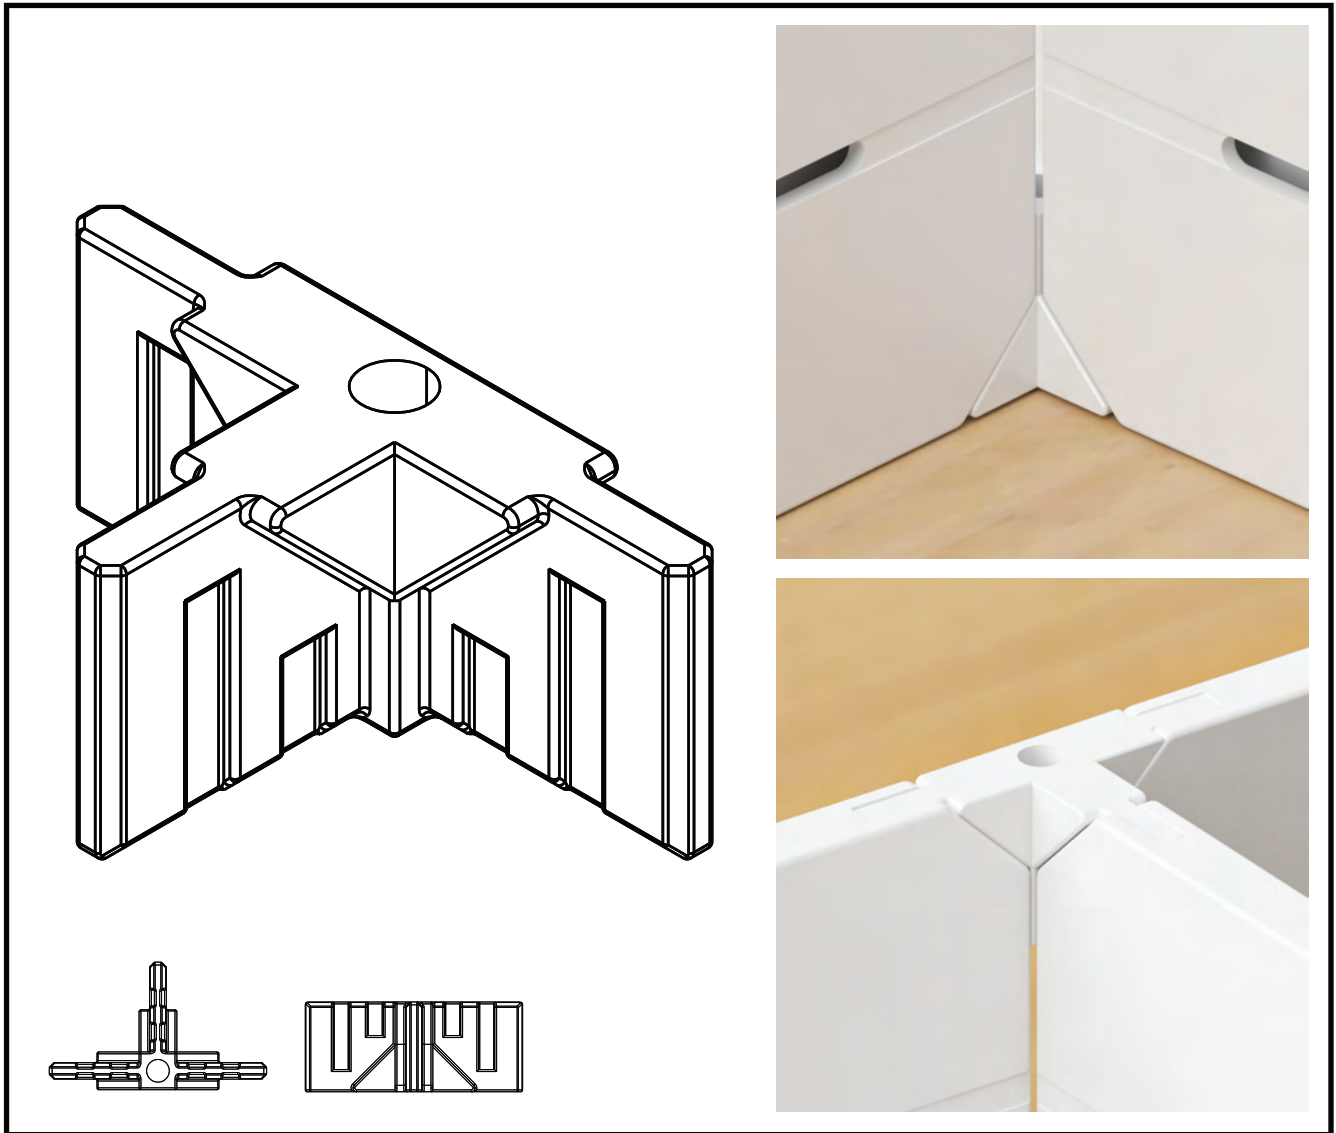

MIDDLE STRAIGHT CONNECTOR

CONNECTOR SYSTEM

GOGO Panels' internal connector system provides its user with a NO TOOLS REQUIRED, ultra-lightweight, durable, and eye catching trade show booth for almost any occasion. Seemingly limitless configurations can be achieved with a basic set of connectors. This provides the perfect modular and portable display system for indoor and outdoor use. We do not, however, recommend prolonged exposure to direct sunlight.

MIDDLE END CONNECTOR

CONNECTOR SYSTEM

GOGO Panels' internal connector system provides its user with a NO TOOLS REQUIRED, ultra-lightweight, durable, and eye catching trade show booth for almost any occasion. Seemingly limitless configurations can be achieved with a basic set of connectors. This provides the perfect modular and portable display system for indoor and outdoor use. We do not, however, recommend prolonged exposure to direct sunlight.

MIDDLE 3-WAY CONNECTOR

CONNECTOR SYSTEM

GOGO Panels' internal connector system provides it's user with a **NO TOOLS REQUIRED**, ultra-lightweight, durable, and eye catching trade show booth for almost any occasion. Seemingly limitless configurations can be achieved with a basic set of connectors. This provides the perfect modular and portable display system for indoor and outdoor use. We do not, however, recommend prolonged exposure to direct sunlight.

TOP 3-WAY CONNECTOR

CONNECTOR SYSTEM

GOGO Panels' internal connector system provides it's user with a NO TOOLS REQUIRED, ultra-lightweight, durable, and eye catching trade show booth for almost any occasion. Seemingly limitless configurations can be achieved with a basic set of connectors. This provides the perfect modular and portable display system for indoor and outdoor use. We do not, however, recommend prolonged exposure to direct sunlight.