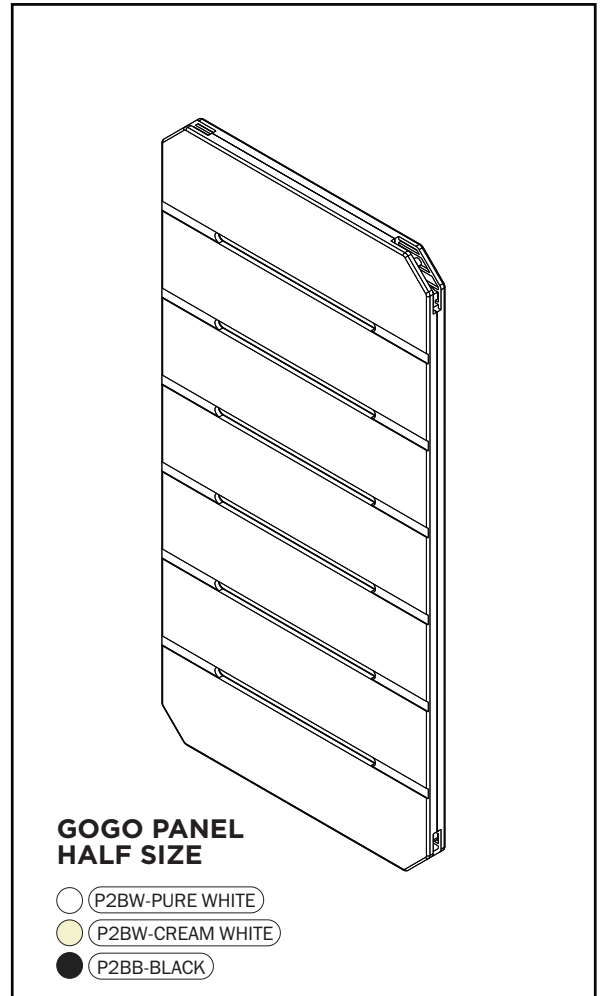

TOP 4-WAY CONNECTOR

- CX2P
- CX2W
- CX2B

GOGO PANEL FULL SIZE

- P1BW-PURE WHITE
- P1BW-CREAM WHITE
- P1BB-BLACK

GOGO PANEL HALF SIZE

- P2BW-PURE WHITE
- P2BW-CREAM WHITE
- P2BB-BLACK

WE'RE MODULAR!

If you have the connectors included in our "Dynamic" display configuration as shown above...