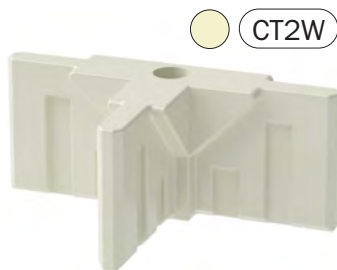

TOP 3-WAY CONNECTOR

CONNECTOR SYSTEM

GOGO Panels' internal connector system provides it's user with a NO TOOLS REQUIRED, ultra-lightweight, durable, and eye catching trade show booth for almost any occasion. Seemingly limitless configurations can be achieved with a basic set of connectors. This provides the perfect modular and portable display system for indoor and outdoor use. We do not, however, recommend prolonged exposure to direct sunlight.