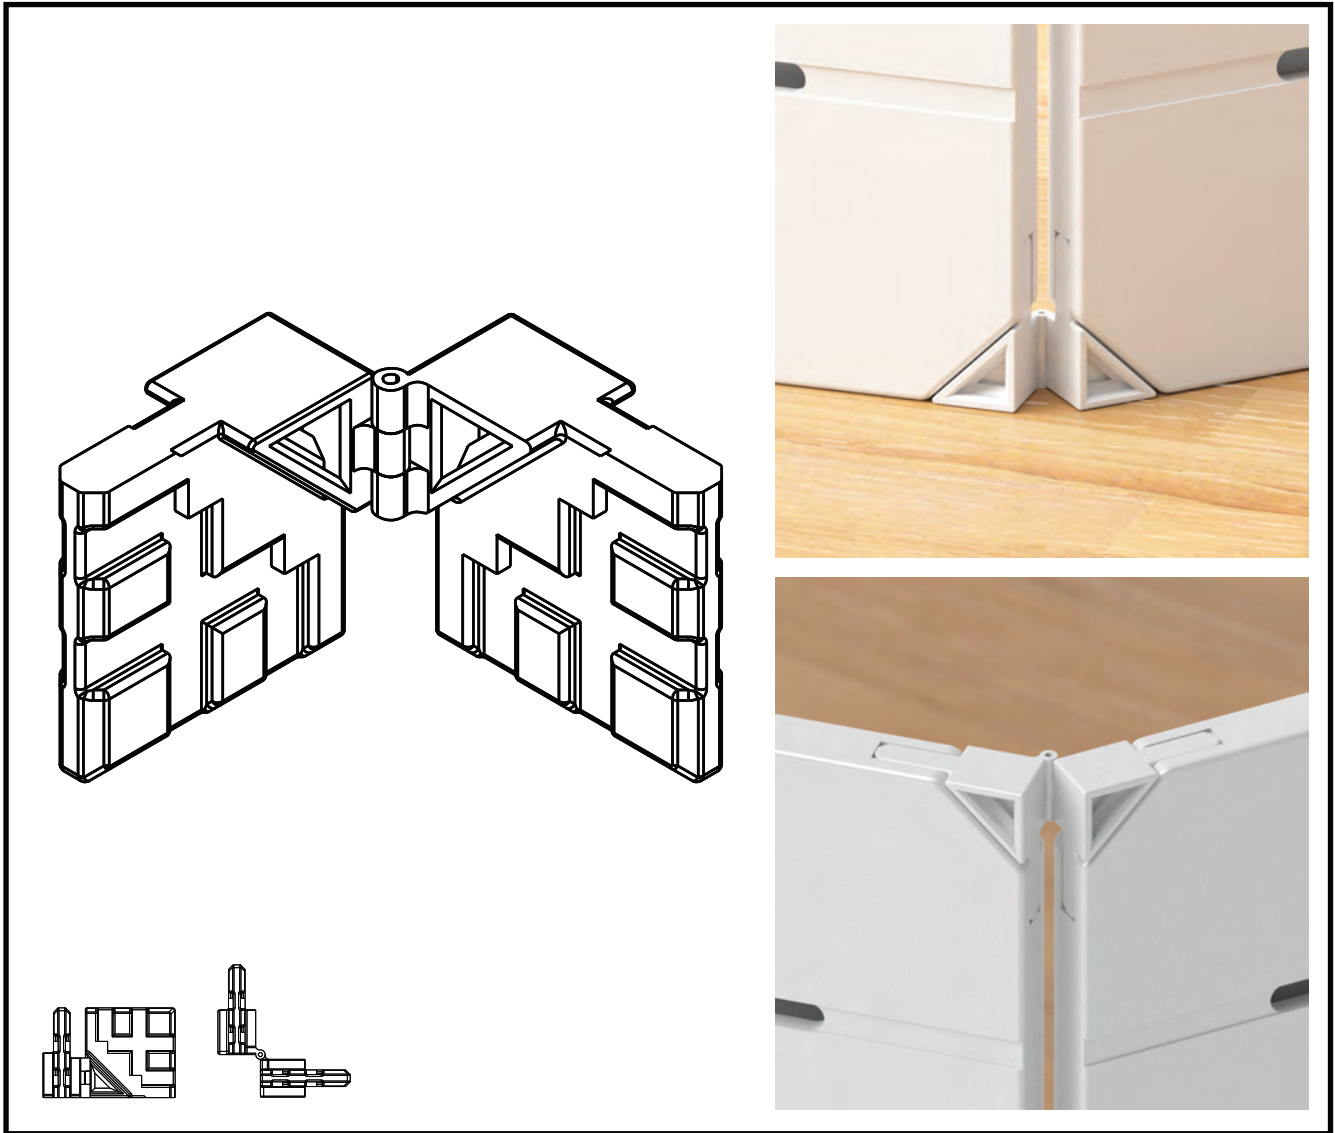

MIDDLE HINGE CONNECTOR

○ CH1P

● CH1W

● CH1B

CONNECTOR SYSTEM

GOGO Panels' internal connector system provides its user with a NO TOOLS REQUIRED, ultra-lightweight, durable, and eye catching trade show booth for almost any occasion. Seemingly limitless configurations can be achieved with a basic set of connectors. This provides the perfect modular and portable display system for indoor and outdoor use. We do not, however, recommend prolonged exposure to direct sunlight.

TOP HINGE CONNECTOR

○ CH2P

● CH2W

● CH2B

CONNECTOR SYSTEM

GOGO Panels' internal connector system provides its user with a NO TOOLS REQUIRED, ultra-lightweight, durable, and eye catching trade show booth for almost any occasion. Seemingly limitless configurations can be achieved with a basic set of connectors. This provides the perfect modular and portable display system for indoor and outdoor use. We do not, however, recommend prolonged exposure to direct sunlight.

MIDDLE STRAIGHT CONNECTOR

CONNECTOR SYSTEM

GOGO Panels' internal connector system provides its user with a NO TOOLS REQUIRED, ultra-lightweight, durable, and eye catching trade show booth for almost any occasion. Seemingly limitless configurations can be achieved with a basic set of connectors. This provides the perfect modular and portable display system for indoor and outdoor use. We do not, however, recommend prolonged exposure to direct sunlight.