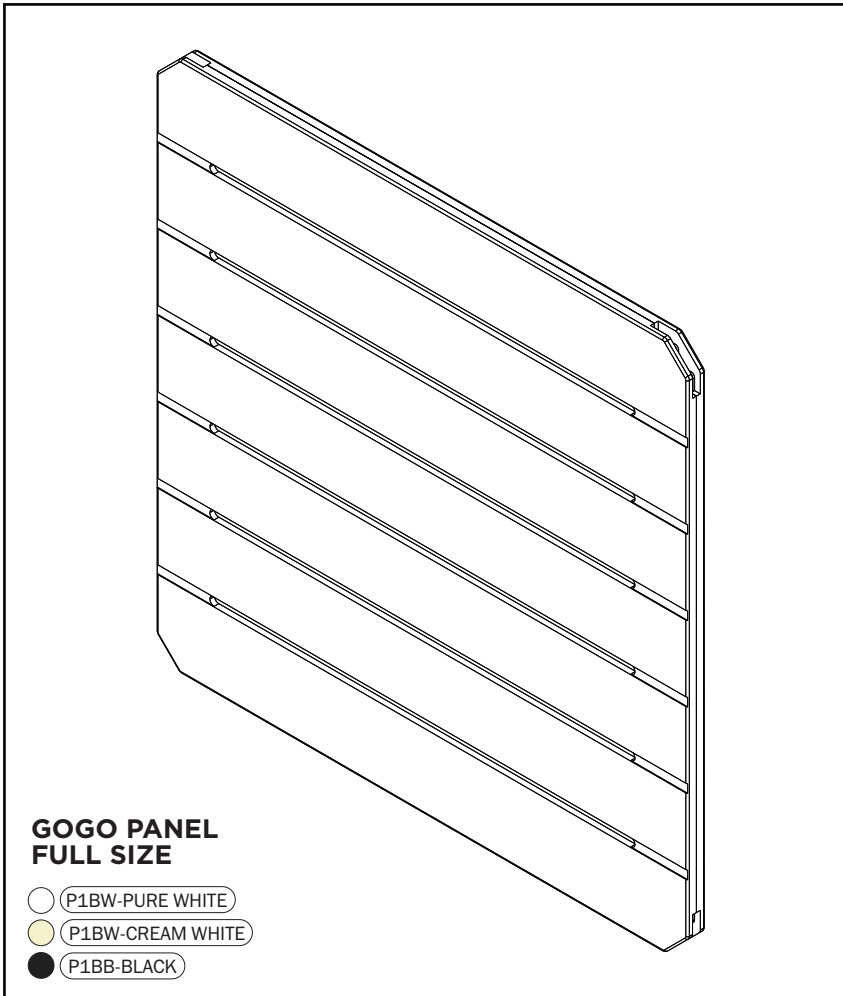

TOP 4-WAY CONNECTOR

- CX2P
- CX2W
- CX2B

GOGO PANEL FULL SIZE

- P1BW-PURE WHITE
- P1BW-CREAM WHITE
- P1BB-BLACK

GOGO PANEL HALF SIZE

- P2BW-PURE WHITE
- P2BW-CREAM WHITE
- P2BB-BLACK

WE'RE MODULAR!

If you have the connectors included in our "Dynamic" display configuration as shown above...