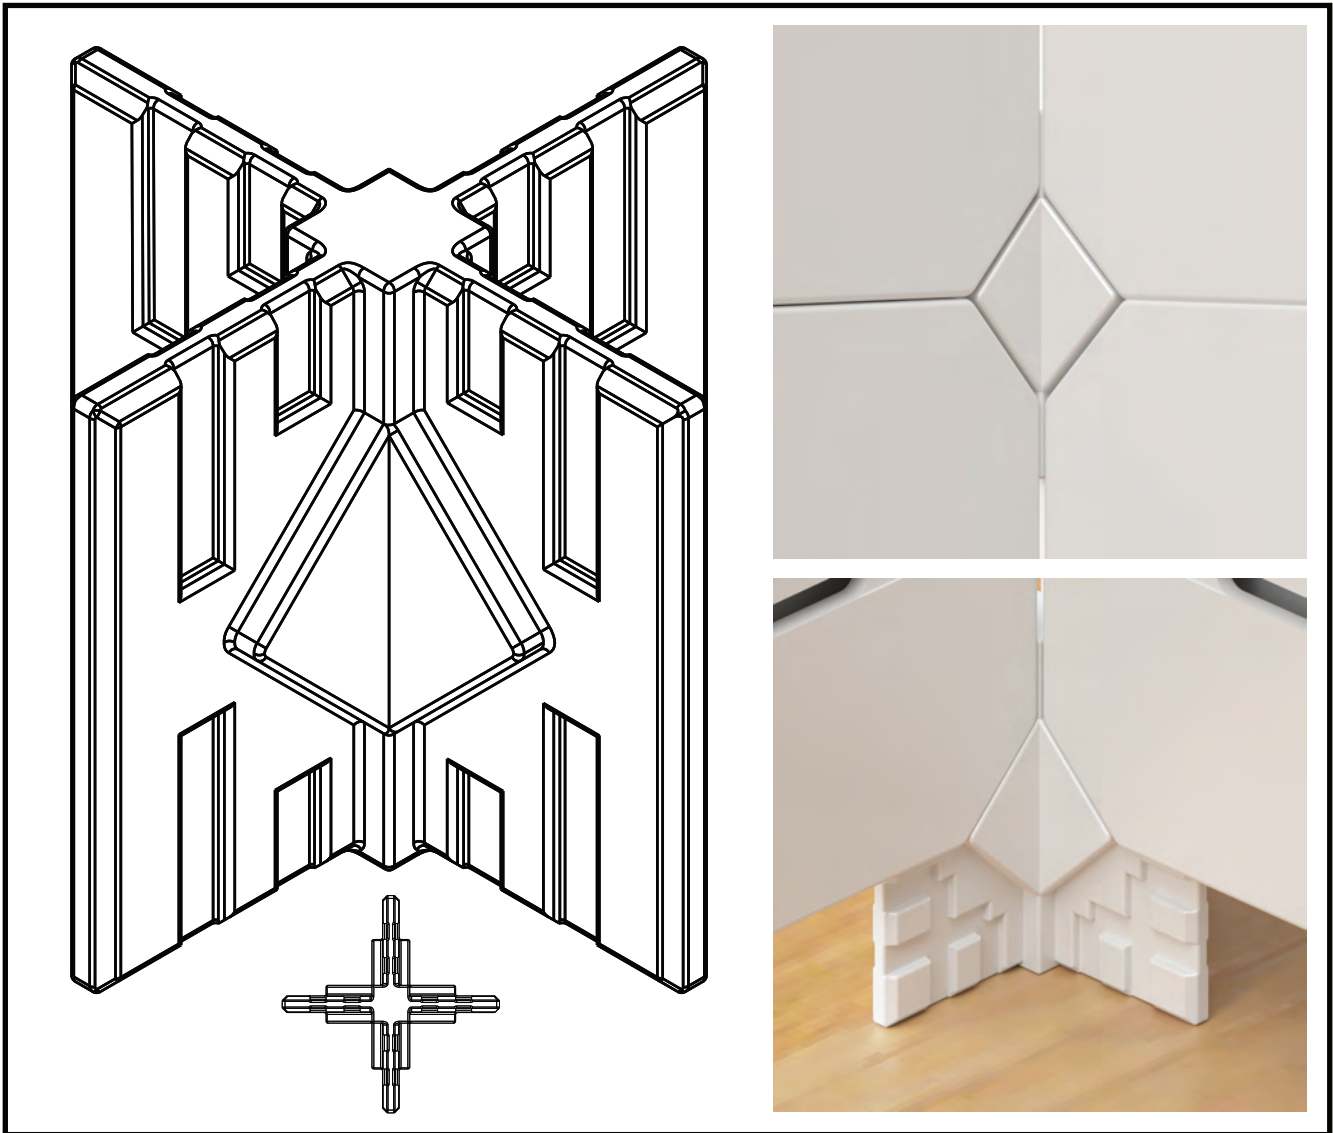

MIDDLE 4-WAY CONNECTOR