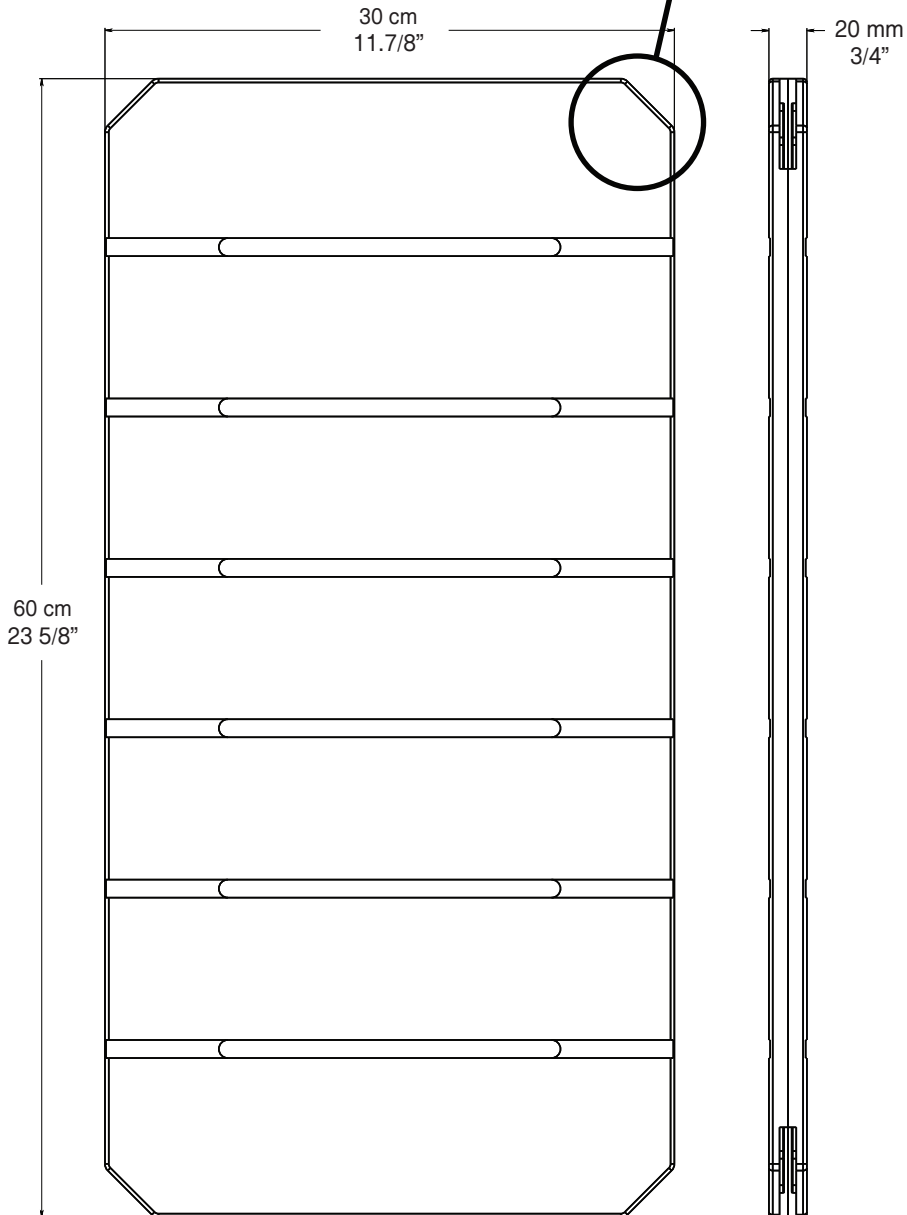

STANDARD PANEL

60 cm
23 5/8"

60 cm
23 5/8"

20 mm
3/4"

○ P1PW-PURE WHITE

● P1BW-CREAM WHITE

● P1BB-BLACK

HALF PANEL

1 PANEL

2 PANELS

3 PANELS

4 PANELS

No more than 4 panels (8ft) in a straight wall section is recommended.

optional support wall angles

it's recommended to build in extra weight support on ends of long display configurations.