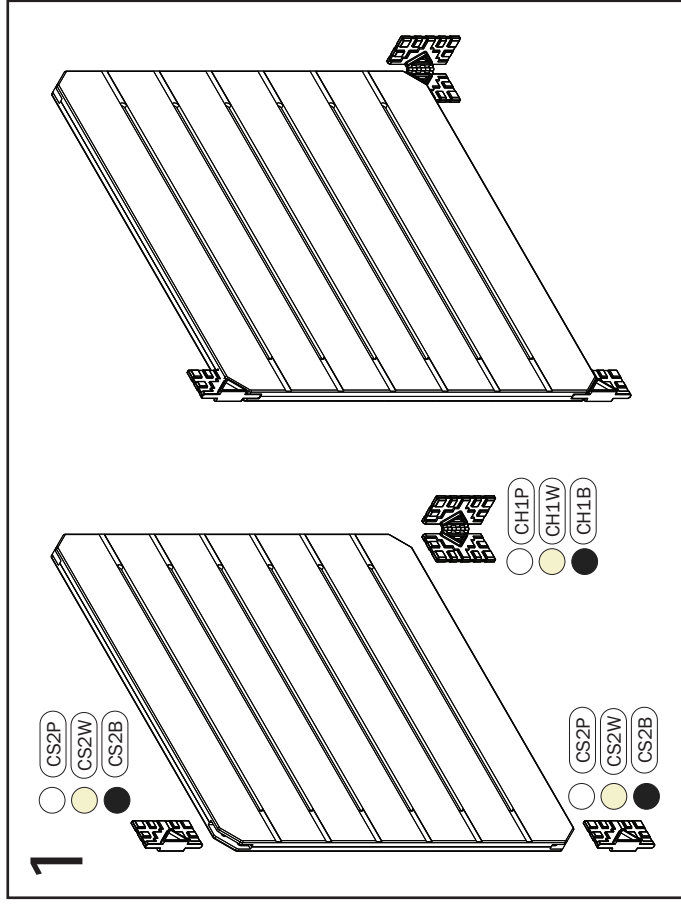

TOP 4-WAY CONNECTOR

○ CX2P

● CX2W

● CX2B

CONNECTOR SYSTEM

GOGO Panels' internal connector system provides it's user with a **NO TOOLS REQUIRED**, ultra-lightweight, durable, and eye catching trade show booth for almost any occasion. Seemingly limitless configurations can be achieved with a basic set of connectors. This provides the perfect modular and portable display system for indoor and outdoor use. We do not, however, recommend prolonged exposure to direct sunlight.

STANDARD PANEL

60 cm
23 5/8"

60 cm
23 5/8"

20 mm
3/4"

○ P1PW-PURE WHITE

● P1BW-CREAM WHITE

● P1BB-BLACK

HALF PANEL

○ P2PW-PURE WHITE

● P2BW-CREAM WHITE

● P2BB-BLACK

OVERVIEW CONNECTOR SYSTEM

4

5

ASSEMBLY INSTRUCTION CONNECTOR SYSTEM

6

1 PANEL

2 PANELS

3 PANELS

4 PANELS

No more than 4 panels (8ft) in a straight wall section is recommended.

optional support wall angles

it's recommended to build in extra weight support on ends of long display configurations.