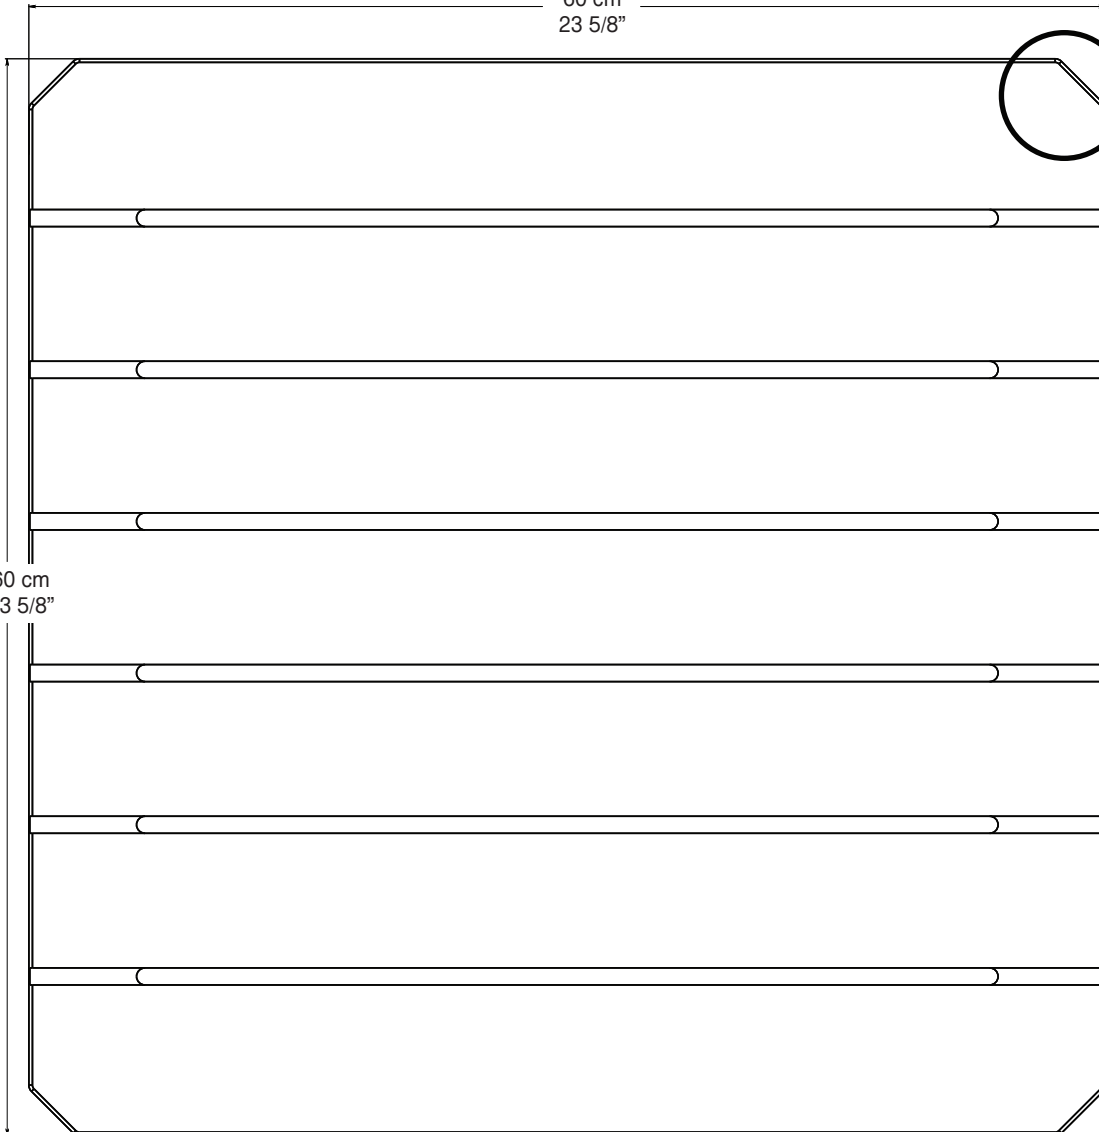

STANDARD PANEL

60 cm
23 5/8"

60 cm
23 5/8"

20 mm
3/4"

○ P1PW-PURE WHITE

● P1BW-CREAM WHITE

● P1BB-BLACK

HALF PANEL