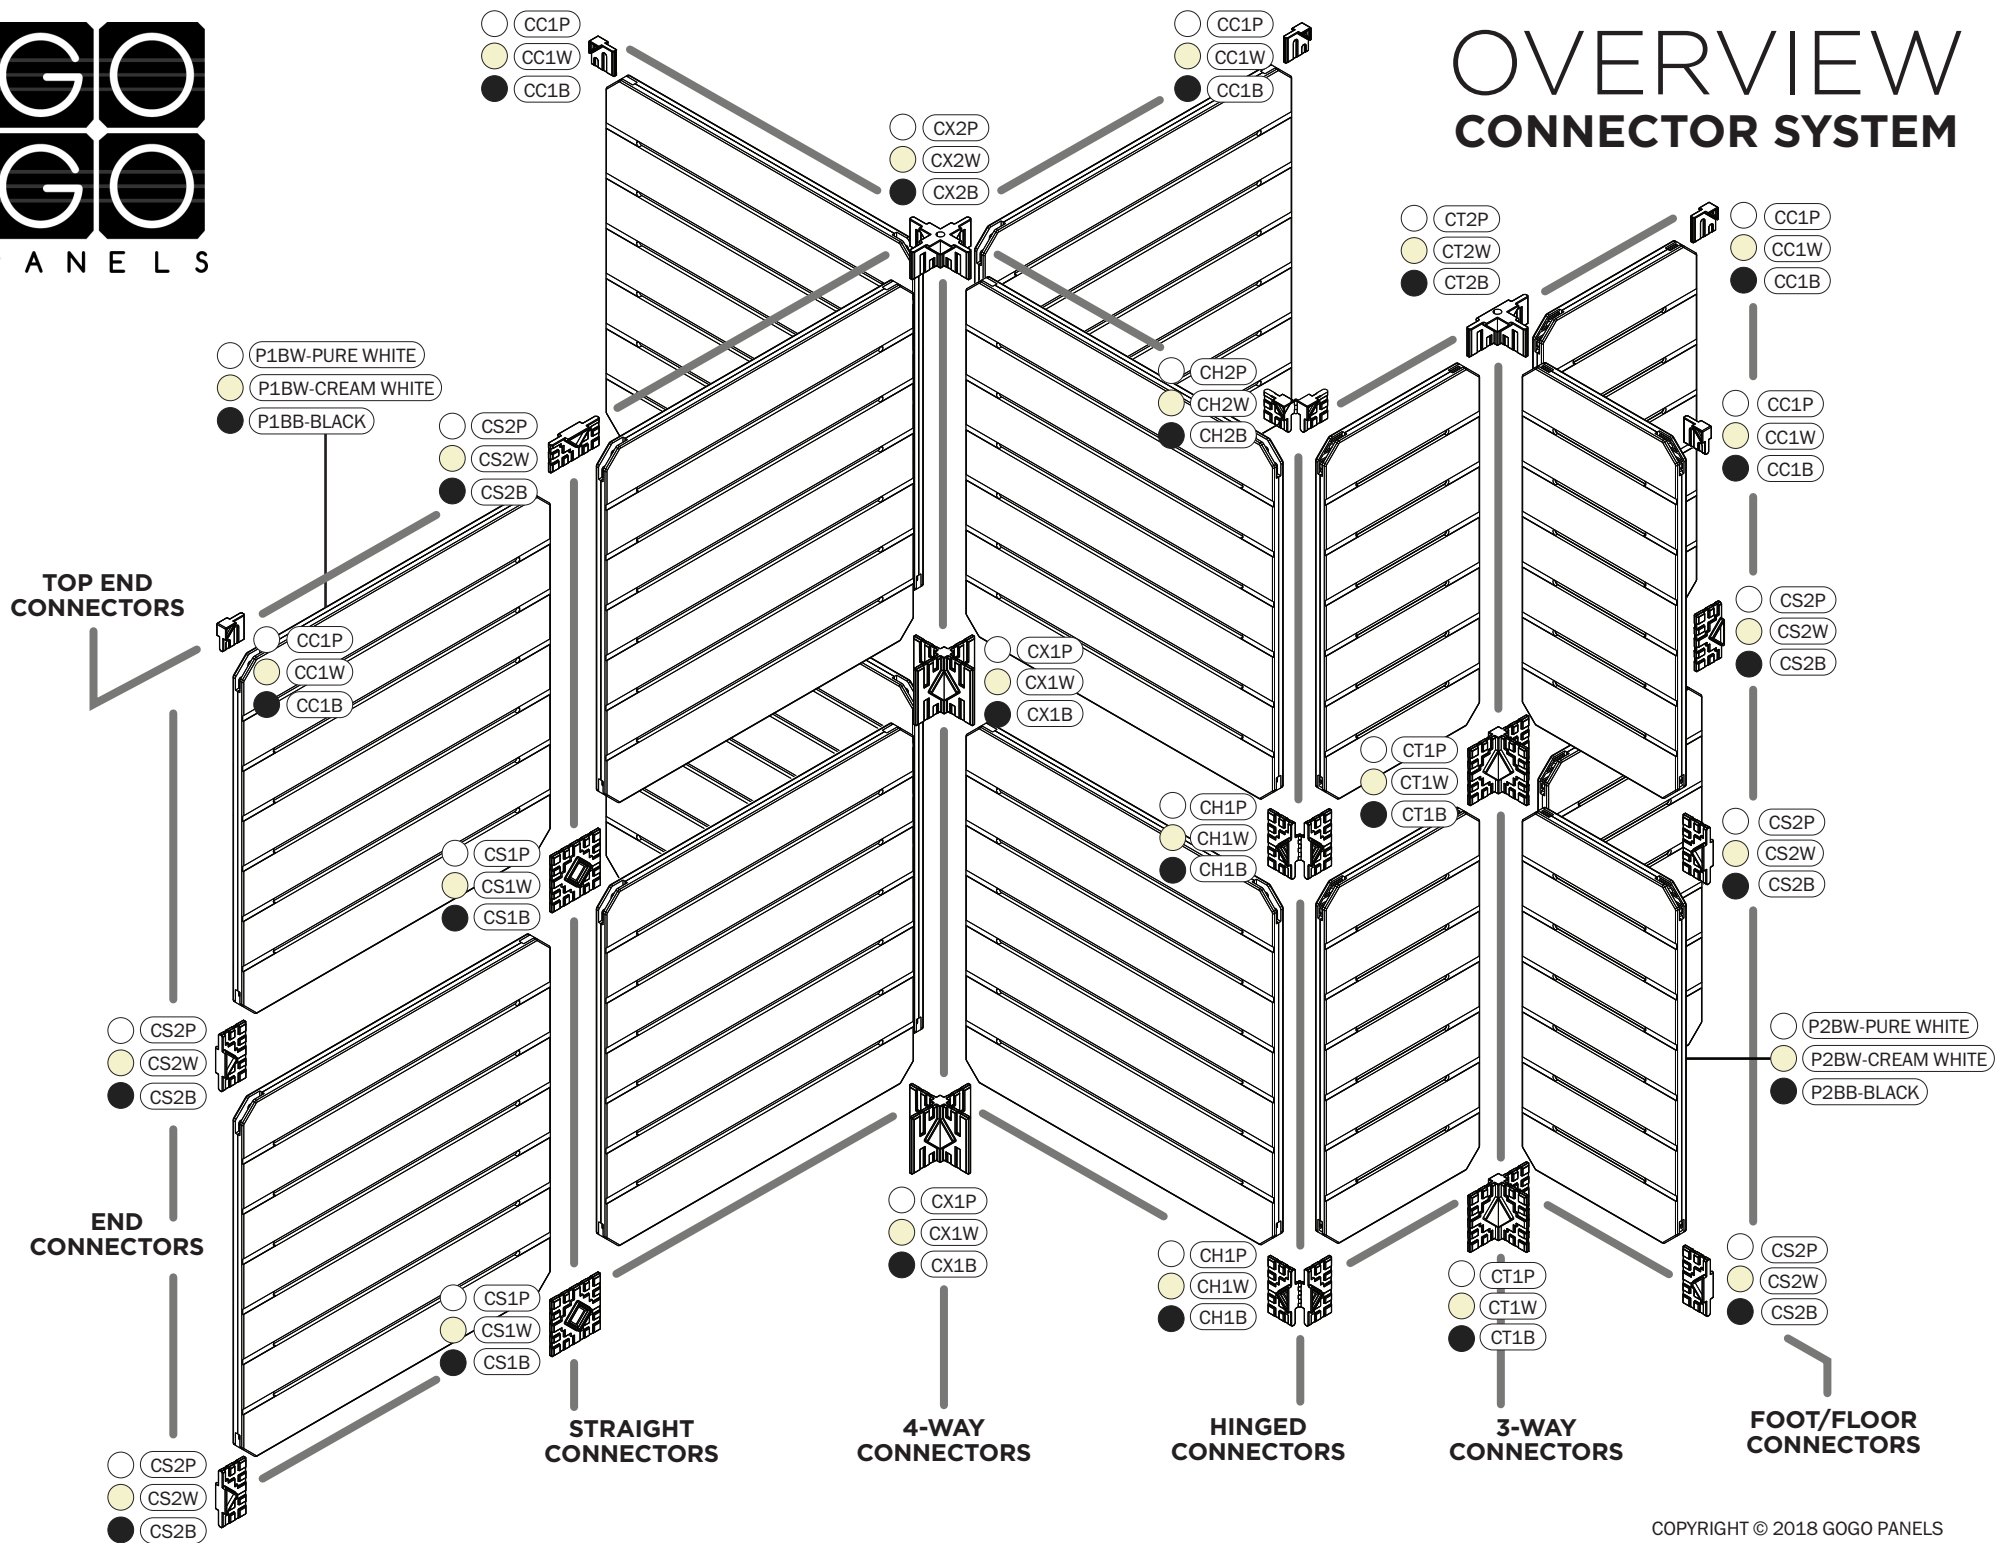

○ P2PW-PURE WHITE

● P2BW-CREAM WHITE

● P2BB-BLACK

OVERVIEW CONNECTOR SYSTEM

4

5

ASSEMBLY INSTRUCTION CONNECTOR SYSTEM

6

1 PANEL

2 PANELS

3 PANELS

4 PANELS

No more than 4 panels (8ft) in a straight wall section is recommended.

optional support wall angles

it's recommended to build in extra weight support on ends of long display configurations.