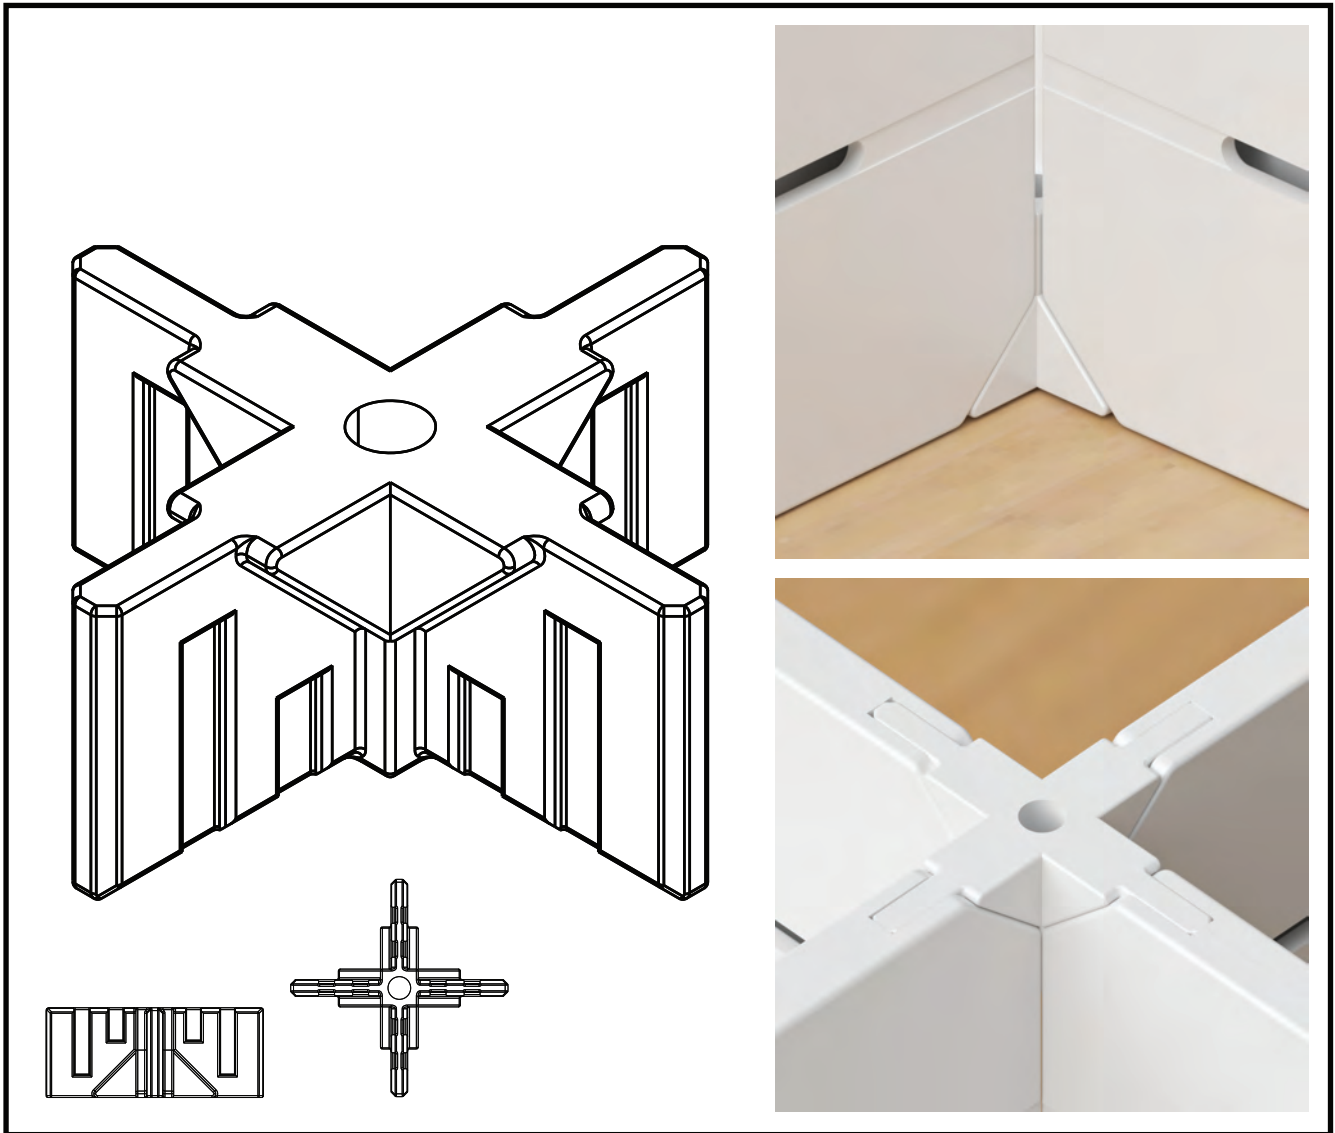

MIDDLE 3-WAY CONNECTOR

CONNECTOR SYSTEM

GOGO Panels' internal connector system provides it's user with a **NO TOOLS REQUIRED**, ultra-lightweight, durable, and eye catching trade show booth for almost any occasion. Seemingly limitless configurations can be achieved with a basic set of connectors. This provides the perfect modular and portable display system for indoor and outdoor use. We do not, however, recommend prolonged exposure to direct sunlight.

TOP 3-WAY CONNECTOR

CONNECTOR SYSTEM

GOGO Panels' internal connector system provides it's user with a NO TOOLS REQUIRED, ultra-lightweight, durable, and eye catching trade show booth for almost any occasion. Seemingly limitless configurations can be achieved with a basic set of connectors. This provides the perfect modular and portable display system for indoor and outdoor use. We do not, however, recommend prolonged exposure to direct sunlight.

MIDDLE 4-WAY CONNECTOR

○ CX1P

● CX1W

● CX1B

CONNECTOR SYSTEM

GOGO Panels' internal connector system provides it's user with a NO TOOLS REQUIRED, ultra-lightweight, durable, and eye catching trade show booth for almost any occasion. Seemingly limitless configurations can be achieved with a basic set of connectors. This provides the perfect modular and portable display system for indoor and outdoor use. We do not, however, recommend prolonged exposure to direct sunlight.

TOP 4-WAY CONNECTOR

○ CX2P

● CX2W

● CX2B

CONNECTOR SYSTEM

GOGO Panels' internal connector system provides it's user with a **NO TOOLS REQUIRED**, ultra-lightweight, durable, and eye catching trade show booth for almost any occasion. Seemingly limitless configurations can be achieved with a basic set of connectors. This provides the perfect modular and portable display system for indoor and outdoor use. We do not, however, recommend prolonged exposure to direct sunlight.