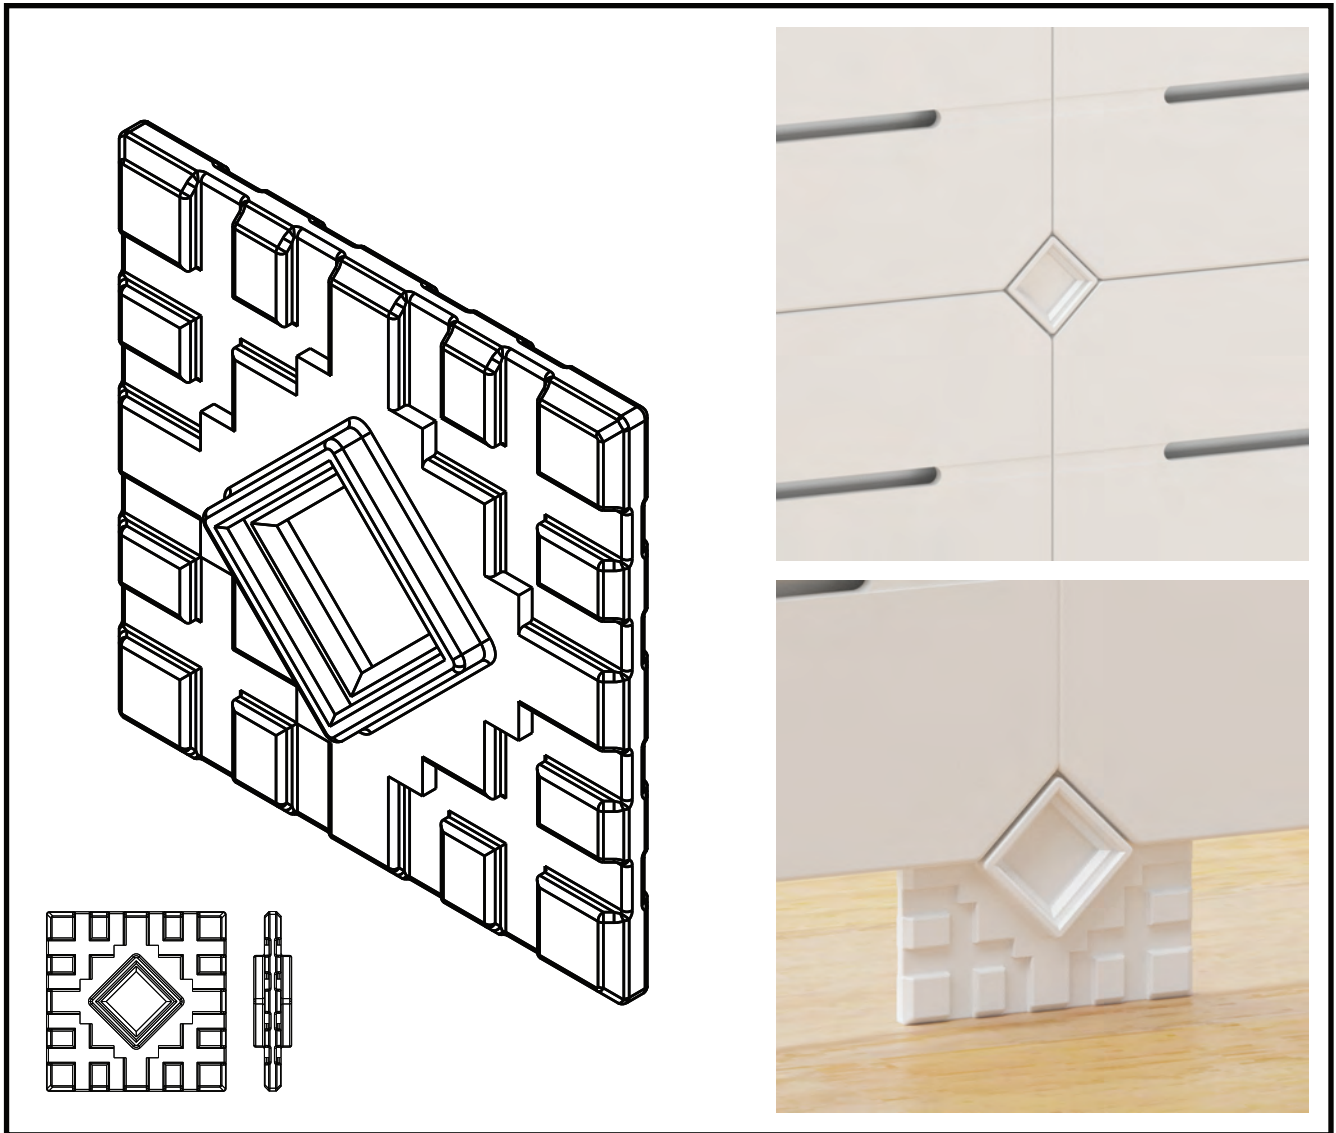

MIDDLE HINGE CONNECTOR

○ CH1P

● CH1W

● CH1B

CONNECTOR SYSTEM

GOGO Panels' internal connector system provides its user with a NO TOOLS REQUIRED, ultra-lightweight, durable, and eye catching trade show booth for almost any occasion. Seemingly limitless configurations can be achieved with a basic set of connectors. This provides the perfect modular and portable display system for indoor and outdoor use. We do not, however, recommend prolonged exposure to direct sunlight.

TOP HINGE CONNECTOR

○ CH2P

● CH2W

● CH2B

CONNECTOR SYSTEM

GOGO Panels' internal connector system provides its user with a NO TOOLS REQUIRED, ultra-lightweight, durable, and eye catching trade show booth for almost any occasion. Seemingly limitless configurations can be achieved with a basic set of connectors. This provides the perfect modular and portable display system for indoor and outdoor use. We do not, however, recommend prolonged exposure to direct sunlight.

MIDDLE STRAIGHT CONNECTOR

CONNECTOR SYSTEM

GOGO Panels' internal connector system provides its user with a NO TOOLS REQUIRED, ultra-lightweight, durable, and eye catching trade show booth for almost any occasion. Seemingly limitless configurations can be achieved with a basic set of connectors. This provides the perfect modular and portable display system for indoor and outdoor use. We do not, however, recommend prolonged exposure to direct sunlight.