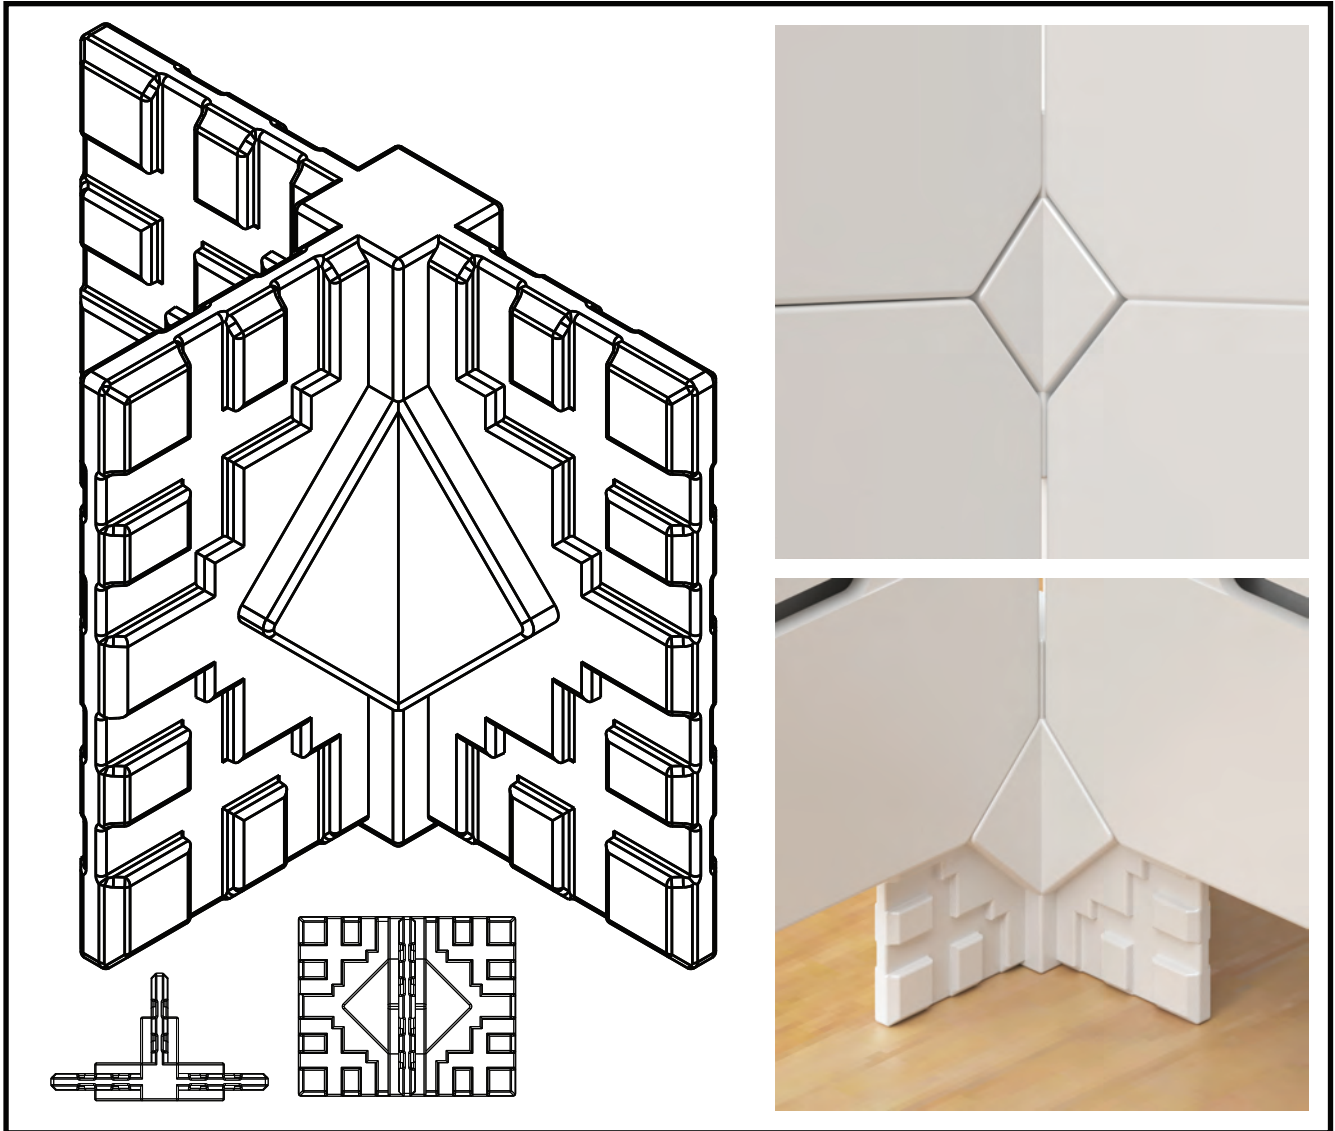

MIDDLE 3-WAY CONNECTOR

CONNECTOR SYSTEM

GOGO Panels' internal connector system provides it's user with a **NO TOOLS REQUIRED**, ultra-lightweight, durable, and eye catching trade show booth for almost any occasion. Seemingly limitless configurations can be achieved with a basic set of connectors. This provides the perfect modular and portable display system for indoor and outdoor use. We do not, however, recommend prolonged exposure to direct sunlight.